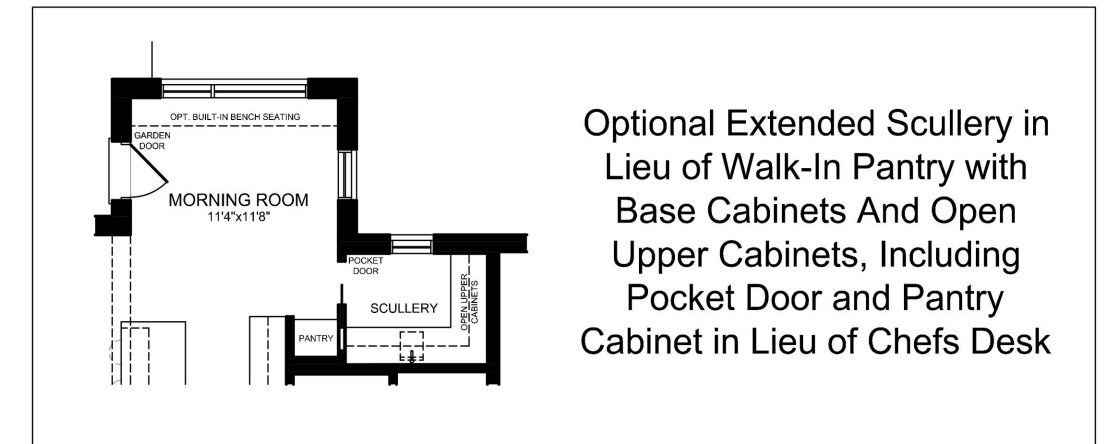

Optional Scullery in Lieu of Walk-In Pantry with Base Cabinets And Open Upper Cabinets, Including Pocket Door

Optional Extended Scullery in Lieu of Walk-In Pantry with Base Cabinets And Open Upper Cabinets, Including Pocket Door and Pantry Cabinet in Lieu of Chefs Desk

Walk-In Pantry and Scullery Options

Additional charges may apply for floor plan options

**MAIN FLOOR PLAN
CONTEMPORARY ELEVATION**