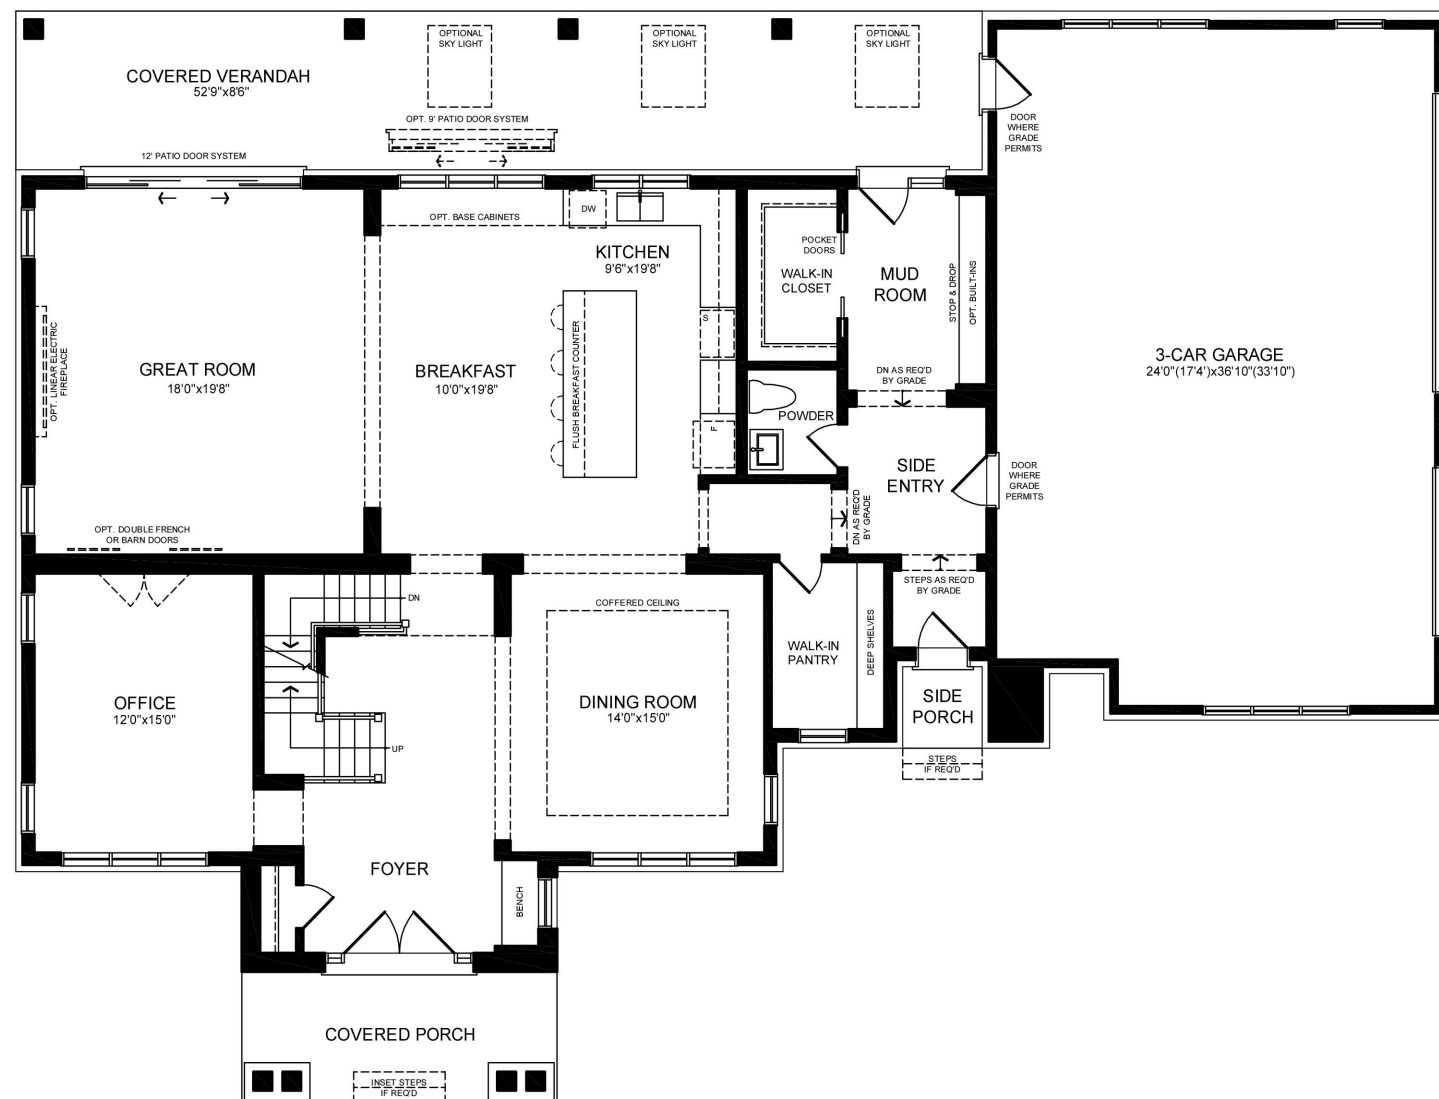

BETHANY HILLS

ESTATES

PLAN 4 - 2-STOREY

Modern Farmhouse Elevation

4178 SQFT. (Includes Finished Basement Landing)

MAIN FLOOR PLAN
MODERN FARMHOUSE ELEVATION

SECOND FLOOR PLAN
MODERN FARMHOUSE ELEVATION