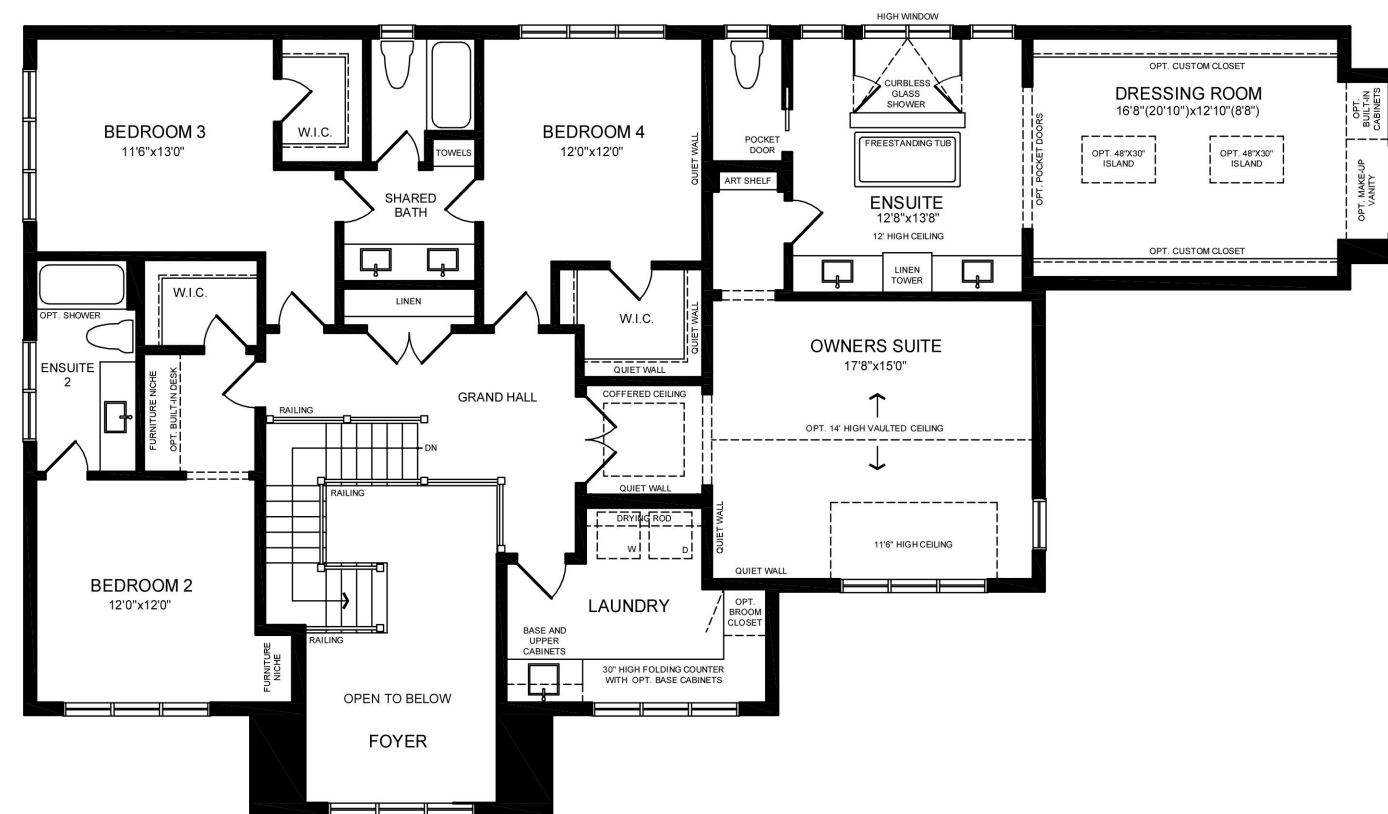

BETHANY HILLS

ESTATES

PLAN 4 - 2-STOREY

Modern Farmhouse Elevation

4178 SQFT. (Includes Finished Basement Landing)

MAIN FLOOR PLAN
MODERN FARMHOUSE ELEVATION

SECOND FLOOR PLAN
MODERN FARMHOUSE ELEVATION